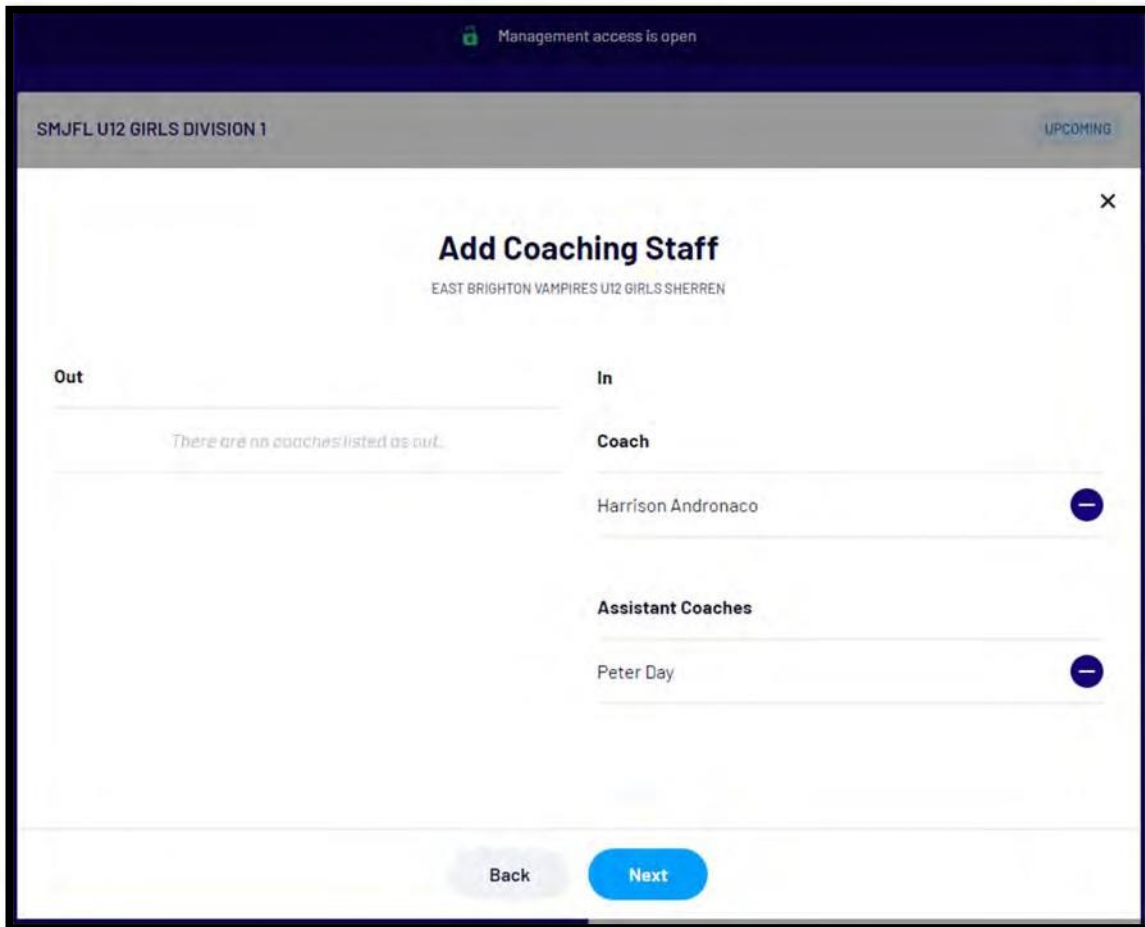

Creating a Team Sheet (cont)

The **Add Coaching Staff** page will appear to select the coaches in the match. When all of the coaches have been added click on the **Next** button.