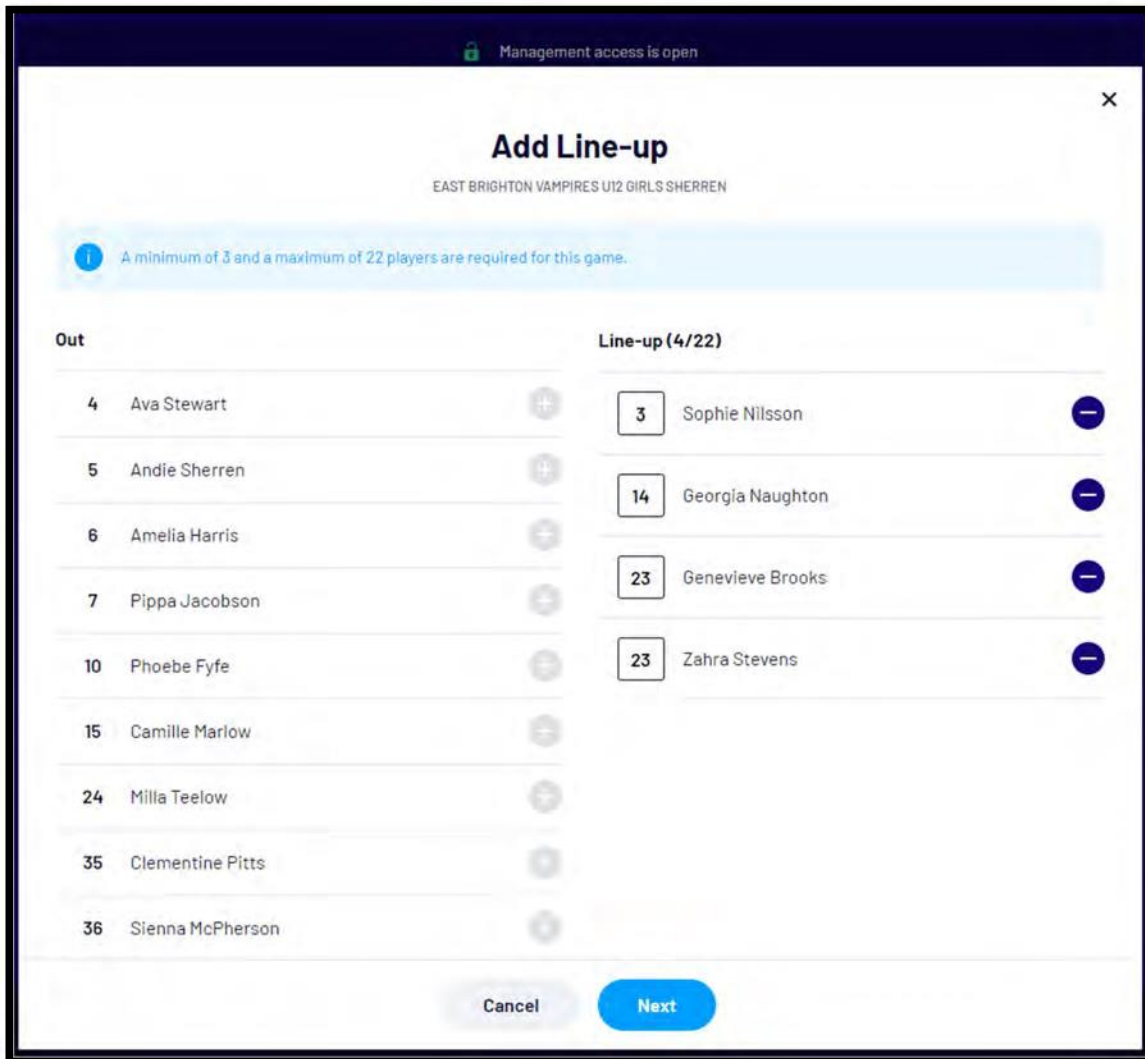

Creating a Team Sheet (cont)

The **Add Line-up** page will appear to select the players playing in the match. When all of the players have been added click on the **Next** button.