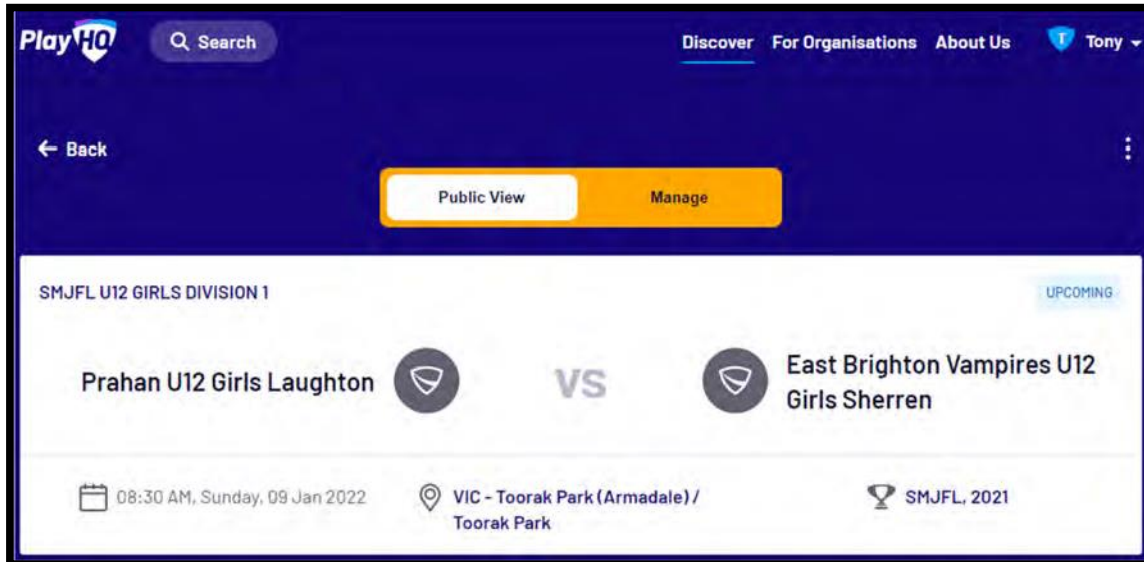

Creating a Team Sheet

When the team manager opens an **Upcoming** match they will land on the **Public View** page.