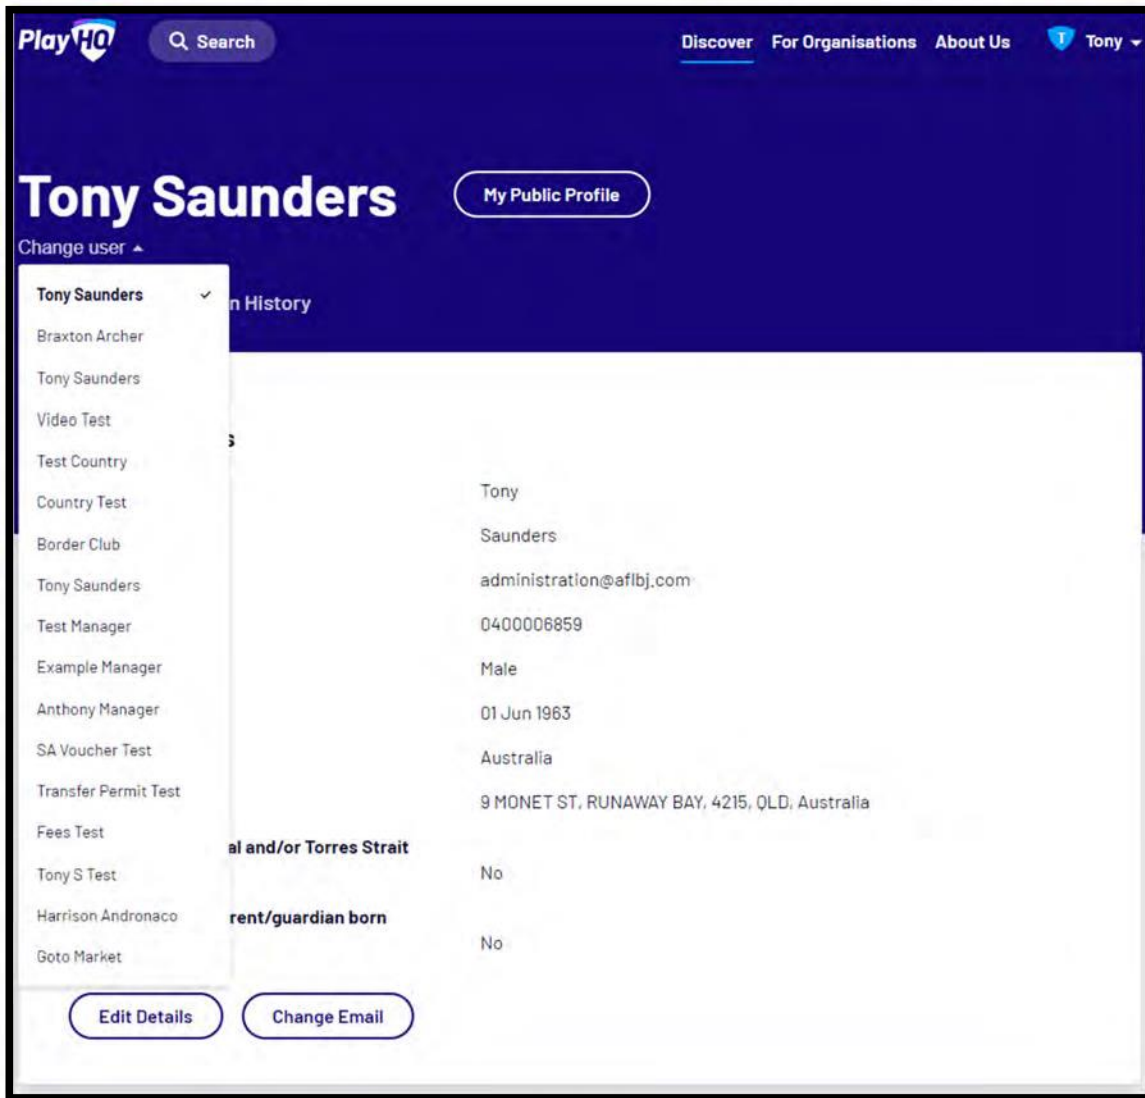

To access the Participant Portal go to <https://www.playhq.com/> and click on the **Log in** button in top right corner.

When you have logged in the name of your account will appear in top right corner, click on the name of the account and select **My Account**.

### Participant Portal (cont)

You will land on the account holder's page and you can also view a dependant's page by clicking on the **Change user** link and selecting the dependant you wish to view.

## My Teams

Under the **My Teams** tab will be a list of the **Teams** that the **Participant** has been allocated to.