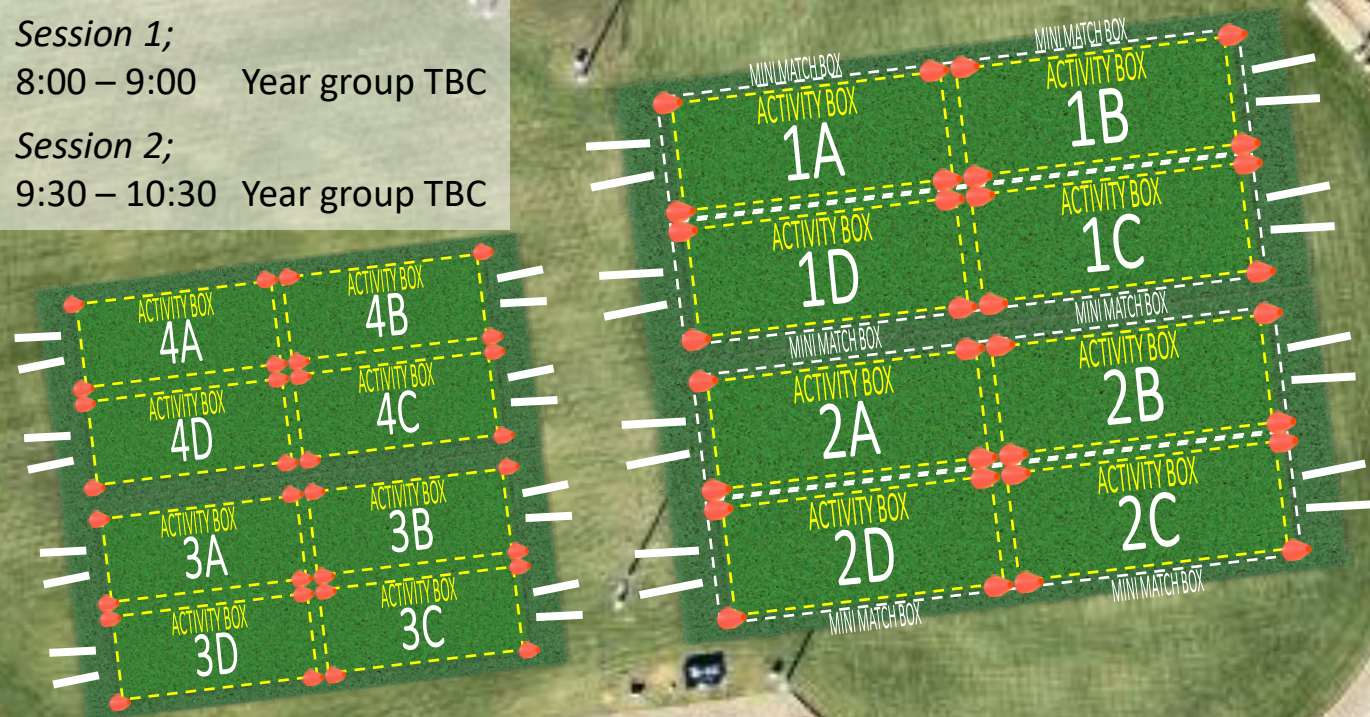

FRANKLAND PARK

SESSION TIMES;

- *Session 1;*
8:00 – 9:00 Year group TBC
- *Session 2;*
9:30 – 10:30 Year group TBC

Auskick Ground Layout

PLEASE NOTE Grids are shown in approx. location