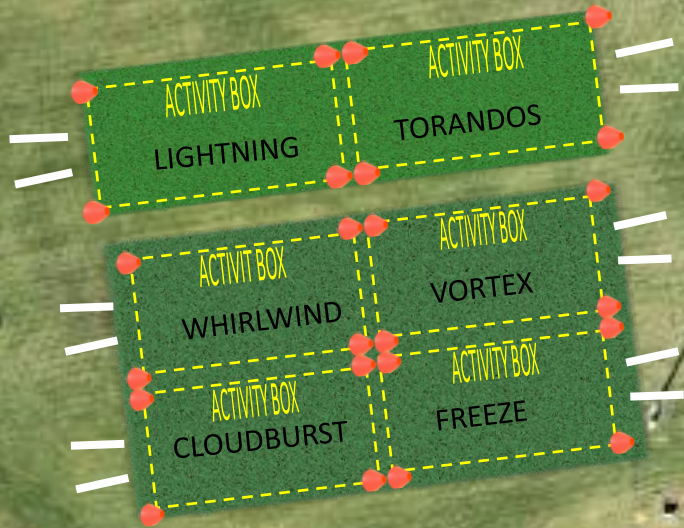

FRANKLAND PARK

Year 2 Training – 4pm – 5pm
Every Wednesday

Auskick Ground Layout

PLEASE NOTE Grids are shown in approx. location